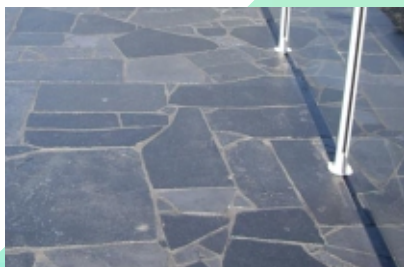

Black Lime Stone:

These stones are also called as Lime Black and/or Cuddapa. The stones are relatively easy to cut into blocks or more elaborate carving. Lime black have been the architect's choice for decorating interiors as well exterior of the house. Due to the strong chemical and physical composition, they are long lasting and stands up well to exposure. The hard sedimentary rock can also withstand high temperature without loosing its integrity. Black limestone can be availed in different forms such as slab, tiles, etc. based upon the specific requirements.

Crazy Random Slabs:

We supply wide range of crazy random lime stone slabs packed in open crates, which can be used in pool side, garden paving etc. Slabs will be with natural finish thus increases the friction & reduces slippery issues.