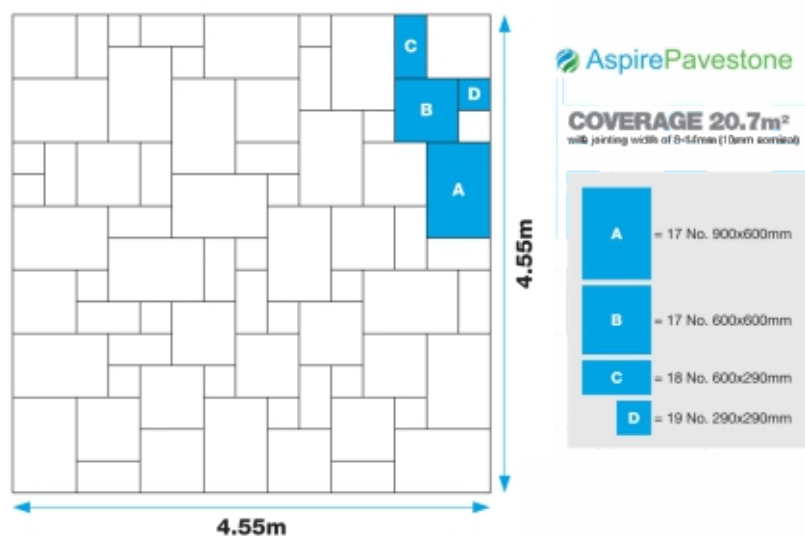

Crazy Random Slabs:

► Blue Random Laying

► Lime Blue Crazy Random Crate

Patio Packs:

Patio packs are great solutions for covering large areas with the same kind of stone and style. Our range of patio packs have wonderful variety to give you a selection of brands and colours to choose from. We have few standard Patterns that suits our UK market. Further we take orders to Customizes Patio packs as per customers Requirement.

Dimensions	No. of pieces
900 x 600 x 22 mm	17
600 x 600 x 22 mm	17
600 x 290 x 22 mm	18
290 x 290 x 22 mm	19
Total pieces	71
Total area/pallet	20.70 sq.mt

Dimensions	No. of pieces
900 x 600 x 22 mm	13
600 x 600 x 22 mm	13
600 x 290 x 22 mm	13
290 x 290 x 22 mm	9
Total pieces	48
Total area/pallet	14.72 sq.mt