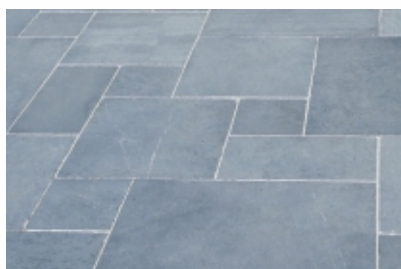

Blue Lime Stone Patio