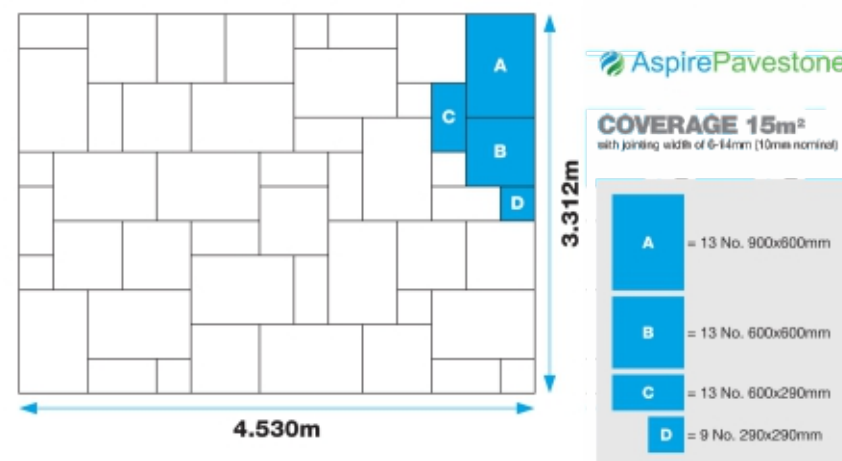

Crazy Random Slabs:

► Blue Random Laying

► Lime Blue Crazy Random Crate

Patio Packs:

Patio packs are great solutions for covering large areas with the same kind of stone and style. Our range of patio packs have wonderful variety to give you a selection of brands and colours to choose from. We have few standard Patterns that suits our UK market. Further we take orders to Customizes Patio packs as per customers Requirement.

Dimensions	No. of pieces
900 x 600 x 22 mm	17
600 x 600 x 22 mm	17
600 x 290 x 22 mm	18
290 x 290 x 22 mm	19
Total pieces	71
Total area/pallet	20.70 sq.mt

Dimensions	No. of pieces
900 x 600 x 22 mm	13
600 x 600 x 22 mm	13
600 x 290 x 22 mm	13
290 x 290 x 22 mm	9
Total pieces	48
Total area/pallet	14.72 sq.mt