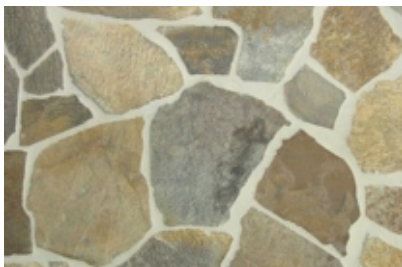

Black Lime Stone:

These stones are also called as Lime Black and/or Cuddapa. The stones are relatively easy to cut into blocks or more elaborate carving. Lime black have been the architect's choice for decorating interiors as well exterior of the house. Due to the strong chemical and physical composition, they are long lasting and stands up well to exposure. The hard sedimentary rock can also withstand high temperature without loosing its integrity. Black limestone can be availed in different forms such as slab, tiles, etc. based upon the specific requirements.

► Black Random Laying

► Lime Black Crazy Random Crate

Yellow Lime Stone:

Yellow limestone also called as Lime Yellow or Tander yellow is a honey coloured limestone with subtle texture. The hardwearing Natural stone has soft edges and has been gently aged by tumbling process. Rated for the durability, Tander yellow limestone is a preferred choice for commercial applications. It is also great for paving, wall cladding and various landscaping projects. The material is frost resistant and does not turn brown even after consistent exposure. Tander yellow stone can be natural sawn, sandblasted brushed, honed and polished. The stones can be cut to size for specific requirement.

► Yellow Random Laying

► Lime Yellow Crazy Random Crate

Blue Lime Stone:

The grey blue tandur is a natural limestone with soft white veining which adds depth to its appearance. The antique taste in decoration has made this stone popular amongst architects world over. This stone features subtle texture with hard wearing surface. The versatility of the tandur blue limestone makes it an ideal for all flooring applications including conservatories, hallways, bathrooms and kitchen floors. It is also perfect for wall cladding, entrance doorway, patiopaving, etc. Tandur blue is available in different finishes and can be cut to the sizes required by the customers.