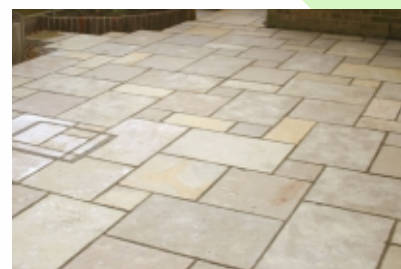

Yellow Lime Stone Patio