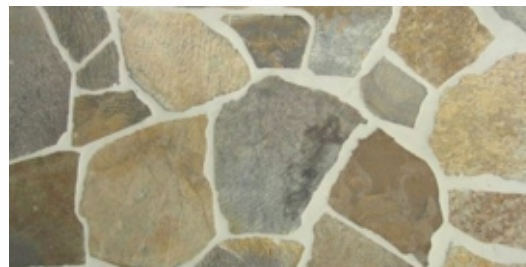

Limestone comes in three shades namely

- Black
- Yellow
- Blue

Limestone can be made available with various surface finish & edges as mentioned in the table. Limestone surface and edge can be tailor made based on customer requirement

Some of the widely preferred surface finish are listed below. We have ready stock on these at our Indian Factories to supply our customer at short notice.

Popular Surface Finish

- Natural (Both Hand Cut/ Machine Cut)
- Natural Brush (Both Hand Cut/ Machine Cut)
- Natural Tumbled (Both Hand Cut/ Machine Cut)
- Half Honed (Both Hand Cut/ Machine Cut)
- Half Honed Brush (Both Hand Cut/ Machine Cut)
- Half Honed Tumbled (Both Hand Cut/ Machine Cut)
- Half hone tumbled brush (both hand cut/ machine cut)
- Honed tumbled (both hand cut/ machine cut)

Black Lime Stone:

These stones are also called as Lime Black and/or Cuddapa. The stones are relatively easy to cut into blocks or more elaborate carving. Lime black have been the architect's choice for decorating interiors as well exterior of the house. Due to the strong chemical and physical composition, they are long lasting and stands up well to exposure. The hard sedimentary rock can also withstand high temperature without loosing its integrity. Black limestone can be availed in different forms such as slab, tiles, etc. based upon the specific requirements.